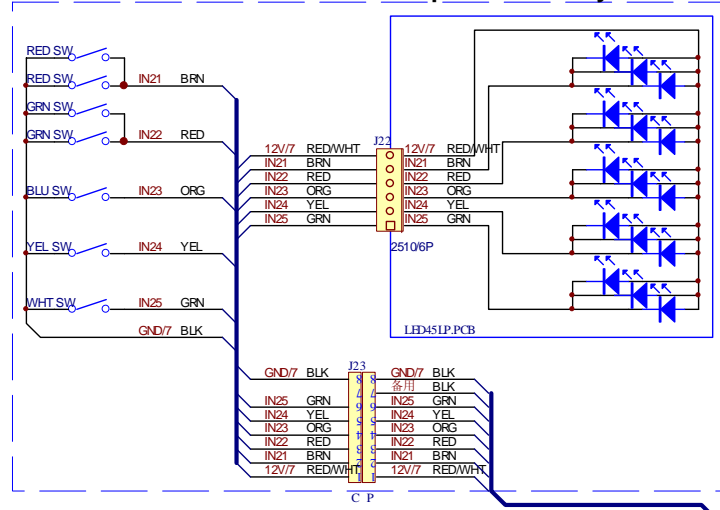

2P Control Panel

BONUS Lamp & Switch Assy

1P Control Panel

TO SHEET 1(Control Panel & Bonus Assy)