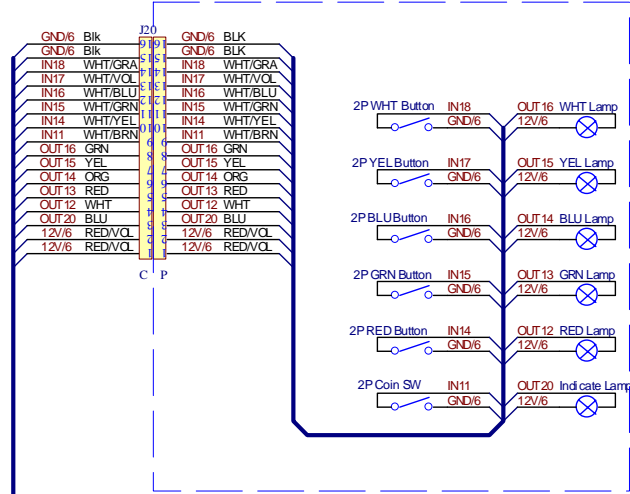

2P Control Panel

BONUS Lamp & Switch Assy

1P Control Panel

TO SHEET 1(Control Panel & Bonus Assy)