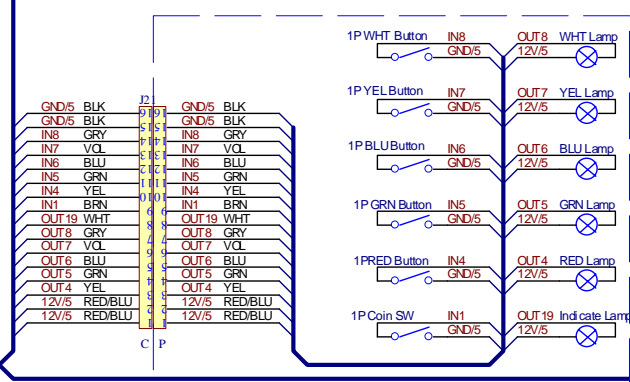

2P Control Panel

BONUS Lamp & Switch Assy

1P Control Panel

TO SHEET 1(Control Panel & Bonus Assy)